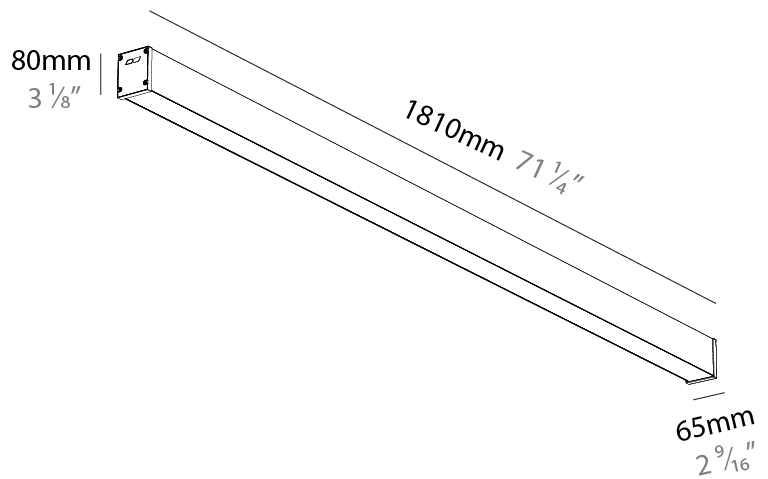

GENERAL

Series: Slider Straight IP54
Partner: Prolicht
Division: Architectural
Installation: Surface
Product Type: Linear Profiles
Mounting Location: Ceiling
Light Distribution: Direct

PHYSICAL

Shape: Rectangle
Length (mm): 1810
Length (in): 71 1/4
Width (mm): 65
Width (in): 2 9/16
Height (mm): 80
Height (in): 3 1/8
Weight (kg): 2.420

Diffuser: [Diffuser - Opal](#), [Micro-prism](#), [Clear Micro-prism](#), [Glare Control](#), [Wallwasher Right](#), [Wallwasher Left](#), [Wallwash Double Asymmetric](#)

Fixture Finish: [SSR / BKV / CWI / CRY / HAB / UFT / ITA / RUA / FTG / MYG / LOD / PUS / FRO / FUP / KIA / POP / BLS / SPG / MEY / GOH / CHC / COM / ABZ / JAG / OBR / MOS / ROR](#)

Fixture Material: Aluminum Die Cast

ELECTRICAL

Lamp Type: LED (Zhaga Standard)
Input Wattage (W): 39
Total Output Wattage (W): 35.5
Dimming: Non-Dimmable
Driver Included: No
Driver Location: Remote
Driver Type: Constant Current - Universal
Driver Class: Class 2
Input Voltage (V): 120
Constant Current (mA): 300mA
Upon Request: DALI Dimming, MATTER Dimming

LED

Color Temperature (°K): 2700 / 3000 / 3500 / 4000
Max. Delivered Lumen (lm): 3985 - 5540
Nominal Lumen (lm): 6150 - 6420
CRI: >90 CRI
Lamp Life (hrs): 50000

OPTICAL

RATINGS AND CERTIFICATIONS

Certified By: Certified for North American Standards
IP rating: IP54