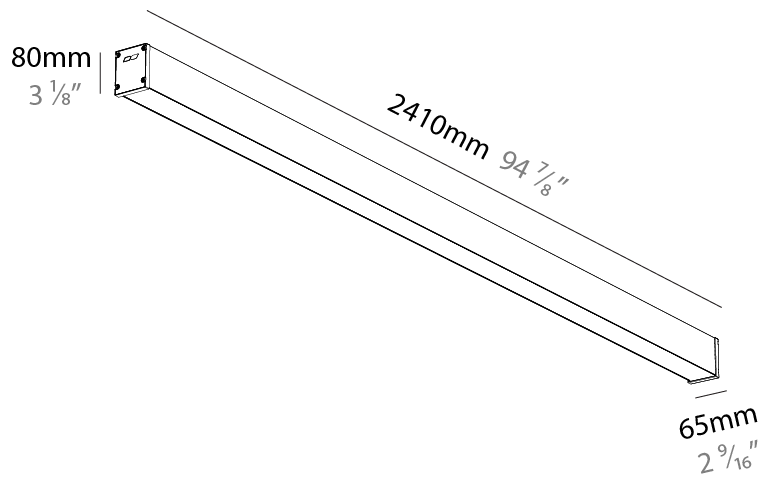

GENERAL

Series: Slider Straight IP54
Partner: Prolicht
Division: Architectural
Installation: Surface
Product Type: Linear Profiles
Mounting Location: Ceiling
Light Distribution: Direct

PHYSICAL

Shape: Rectangle
Length (mm): 2410
Length (in): 94 7/8
Width (mm): 65
Width (in): 2 9/16
Height (mm): 80
Height (in): 3 1/8
Weight (kg): 2.420

Diffuser: [Diffuser - Opal](#), [Micro-prism](#), [Clear Micro-prism](#), [Glare Control](#), [Wallwasher Right](#), [Wallwasher Left](#), [Wallwash Double Asymmetric](#)

Fixture Finish: [SSR / BKV / CWI / CRY / HAB / UFT / ITA / RUA / FTG / MYG / LOD / PUS / FRO / FUP / KIA / POP / BLS / SPG / MEY / GOH / CHC / COM / ABZ / JAG / OBR / MOS / ROR](#)

Fixture Material: Aluminum Die Cast

ELECTRICAL

Lamp Type: LED (Zhaga Standard)
Input Wattage (W): 52
Total Output Wattage (W): 47.3
Dimming: Non-Dimmable
Driver Included: No
Driver Location: Remote
Driver Type: Constant Current - Universal
Driver Class: Class 2
Input Voltage (V): 120
Constant Current (MA): 300mA
Upon Request: DALI Dimming, MATTER Dimming

LED

Color Temperature (°K): 2700 / 3000 / 3500 / 4000
Max. Delivered Lumen (lm): 5314 - 7387
Nominal Lumen (lm): 8200 - 8560
CRI: >90 CRI
Lamp Life (hrs): 50000

OPTICAL

RATINGS AND CERTIFICATIONS

Certified By: Certified for North American Standards
IP rating: IP54