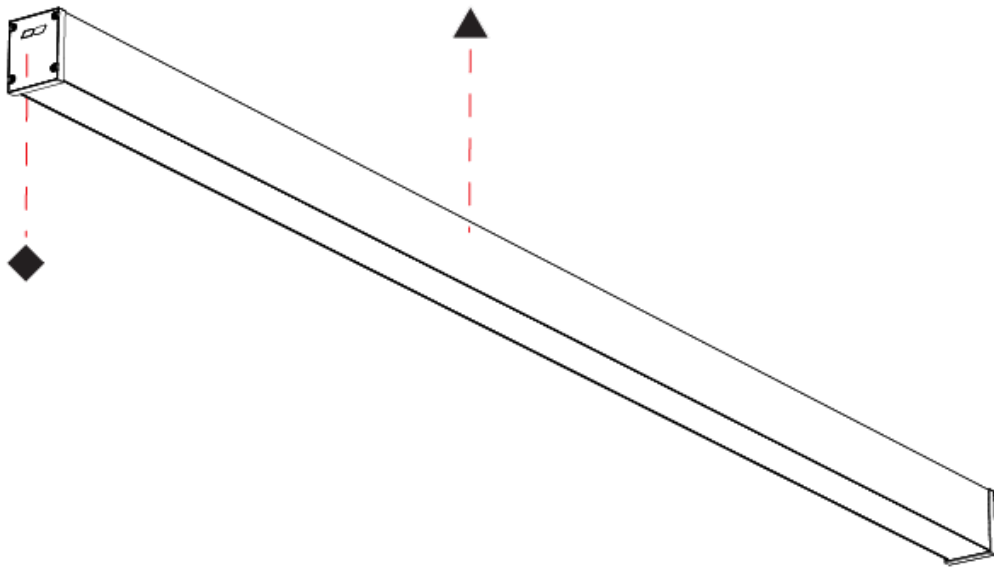

SLIDER STRAIGHT IP54 SURFACE

A3D388-

PROJECT

TYPE

SPECIFIER

QUANTITY

DATE

A