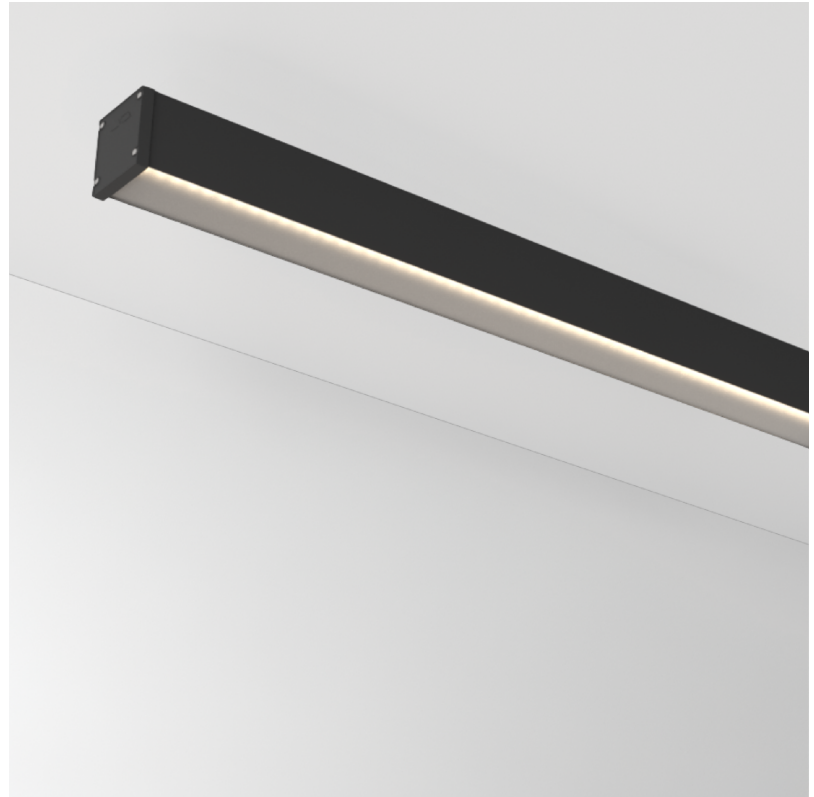

1. To build a product code in our configurator select the specify button on the base model # product page
2. To build a manual product code on this datasheet choose from the options listed below in blue font and add the suffix to the base model #

GENERAL

Series: Slider Straight IP54
Partner: Prolicht
Division: Architectural
Installation: Surface
Product Type: Linear Profiles
Mounting Location: Ceiling
Light Distribution: Direct

PHYSICAL

Shape: Rectangle
Length (mm): 2610
Length (in): 102 3/4"
Width (mm): 65
Width (in): 2 9/16"
Height (mm): 80
Height (in): 3 1/8"
Weight (kg): 2.420

Diffuser: [Diffuser - Opal](#), [Micro-prism](#), [Clear Micro-prism](#), [Glare Control](#), [Wallwasher Right](#), [Wallwasher Left](#), [Wallwash Double Asymmetric](#)

Fixture Finish: [SSR / BKV / CWI / CRY / HAB / UFT / ITA / RUA / FTG / MYG / LOD / PUS / FRO / FUP / KIA / POP / BLS / SPG / MEY / GOH / CHC / COM / ABZ / JAG / OBR / MOS / ROR](#)

Fixture Material: Aluminum Die Cast

ELECTRICAL

Lamp Type: LED (Zhaga Standard)
Input Wattage (W): 56
Total Output Wattage (W): 50.9
Dimming: Non-Dimmable
Driver Included: No
Driver Location: Remote
Driver Class: Class 2
Input Voltage (V): 120
Upon Request: DALI Dimming, MATTER Dimming

LED

Color Temperature (°K): 2700 / 3000 / 3500 / 4000
Max. Delivered Lumen (lm): 5754 - 8000
Nominal Lumen (lm): 8880 - 9270
CRI: >90 CRI
Lamp Life (hrs): 50000

OPTICAL

RATINGS AND CERTIFICATIONS

Certified By: Certified for North American Standards
IP rating: IP54