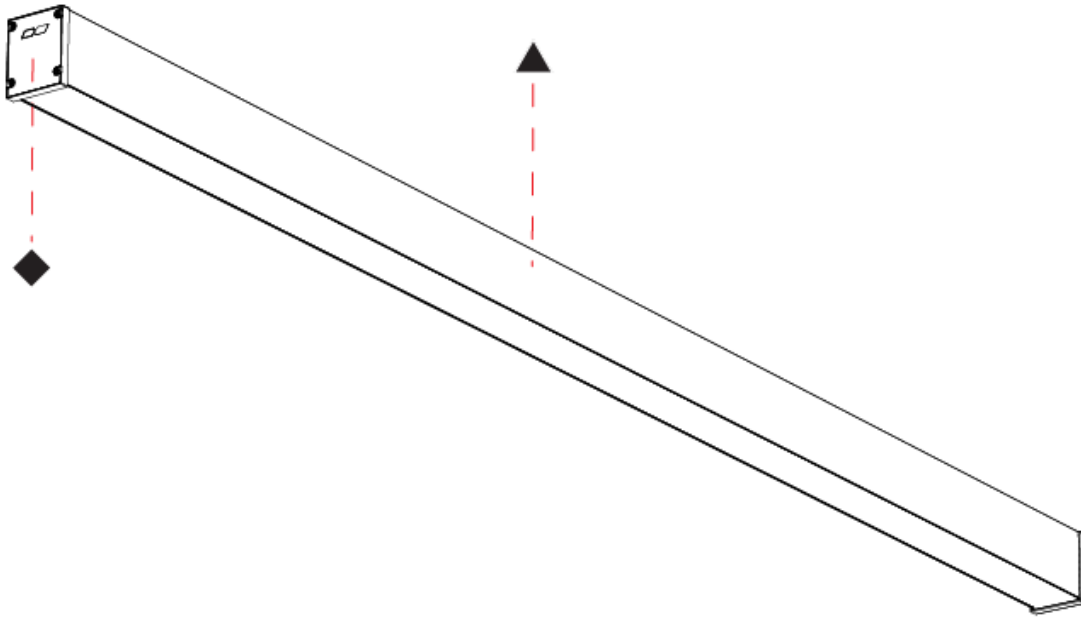

SLIDER STRAIGHT IP54 SURFACE

A3D394-

PROJECT

TYPE

SPECIFIER

QUANTITY

DATE

A