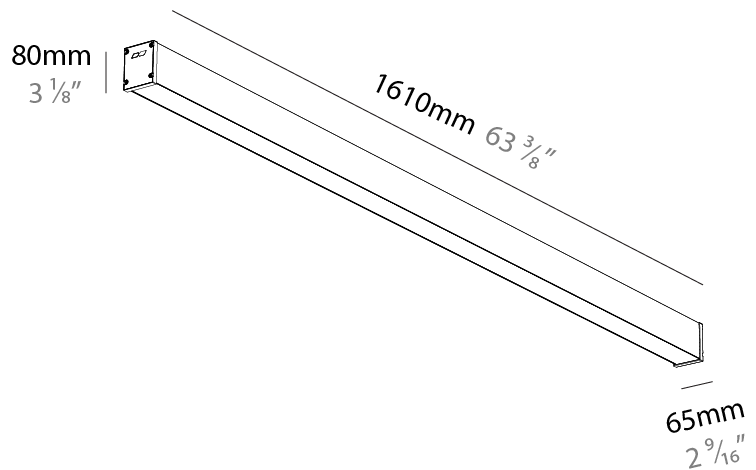

1. To build a product code in our configurator select the specify button on the base model # product page
2. To build a manual product code on this datasheet choose from the options listed below in blue font and add the suffix to the base model #

GENERAL

Series: Slider Straight IP54
Partner: Prolicht
Division: Architectural
Installation: Surface
Product Type: Linear Profiles
Mounting Location: Ceiling
Light Distribution: Direct

PHYSICAL

Shape: Rectangle
Length (mm): 1610
Length (in): 63 ³/₈
Width (mm): 65
Width (in): 2 ⁹/₁₆
Height (mm): 80
Height (in): 3 ¹/₈
Weight (kg): 2.420

Diffuser: [Diffuser - Opal](#), [Micro-prism](#), [Clear Micro-prism](#), [Glare Control](#), [Wallwasher Right](#), [Wallwasher Left](#), [Wallwash Double Asymmetric](#)

Fixture Finish: [SSR / BKV / CWI / CRY / HAB / UFT / ITA / RUA / FTG / MYG / LOD / PUS / FRO / FUP / KIA / POP / BLS / SPG / MEY / GOH / CHC / COM / ABZ / JAG / OBR / MOS / ROR](#)

Fixture Material: Aluminum Die Cast

ELECTRICAL

Lamp Type: LED (Zhaga Standard)
Input Wattage (W): 34
Total Output Wattage (W): 30.9
Dimming: Non-Dimmable
Driver Included: No
Driver Location: Remote
Driver Class: Class 2
Input Voltage (V): 120
Upon Request: DALI Dimming, MATTER Dimming

LED

Color Temperature (°K): 2700 / 3000 / 3500 / 4000
Max. Delivered Lumen (lm): 3538 - 4919
Nominal Lumen (lm): 5460 - 5700
CRI: >90 CRI
Lamp Life (hrs): 50000

OPTICAL

RATINGS AND CERTIFICATIONS

Certified By: Certified for North American Standards
IP rating: IP54