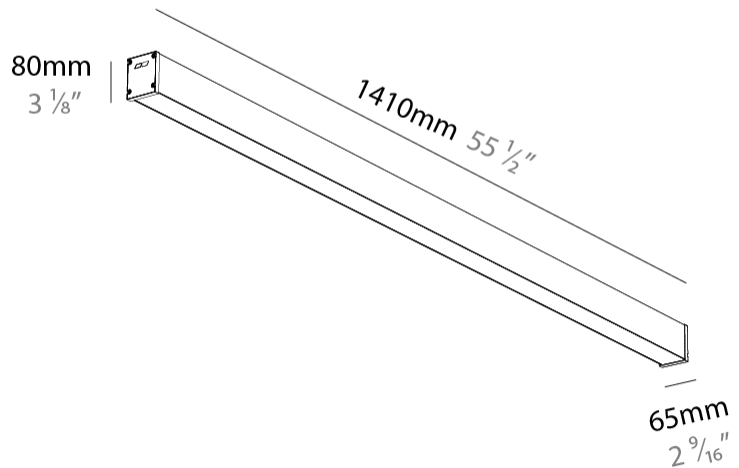

1. To build a product code in our configurator select the specify button on the base model # product page
2. To build a manual product code on this datasheet choose from the options listed below in blue font and add the suffix to the base model #

GENERAL

Series: Slider Straight IP54
Partner: Prolicht
Division: Architectural
Installation: Surface
Product Type: Linear Profiles
Mounting Location: Ceiling
Light Distribution: Direct

PHYSICAL

Shape: Rectangle
Length (mm): 1410
Length (in): 55 1/2
Width (mm): 65
Width (in): 2 9/16
Height (mm): 80
Height (in): 3 1/8
Weight (kg): 2.420

Diffuser: [Diffuser - Opal](#), [Micro-prism](#), [Clear Micro-prism](#), [Glare Control](#), [Wallwasher Right](#), [Wallwasher Left](#), [Wallwash Double Asymmetric](#)

Fixture Finish: [SSR / BKV / CWI / CRY / HAB / UFT / ITA / RUA / FTG / MYG / LOD / PUS / FRO / FUP / KIA / POP / BLS / SPG / MEY / GOH / CHC / COM / ABZ / JAG / OBR / MOS / ROR](#)

Fixture Material: Aluminum Die Cast

ELECTRICAL

Lamp Type: LED (Zhaga Standard)
Input Wattage (W): 30
Total Output Wattage (W): 27.3
Dimming: Non-Dimmable
Driver Included: No
Driver Location: Remote
Driver Class: Class 2
Input Voltage (V): 120
Upon Request: DALI Dimming, MATTER Dimming

LED

Color Temperature (°K): 2700 / 3000 / 3500 / 4000
Max. Delivered Lumen (lm): 3097 - 4306
Nominal Lumen (lm): 4780 - 4990
CRI: >90 CRI
Lamp Life (hrs): 50000

OPTICAL

RATINGS AND CERTIFICATIONS

Certified By: Certified for North American Standards
IP rating: IP54